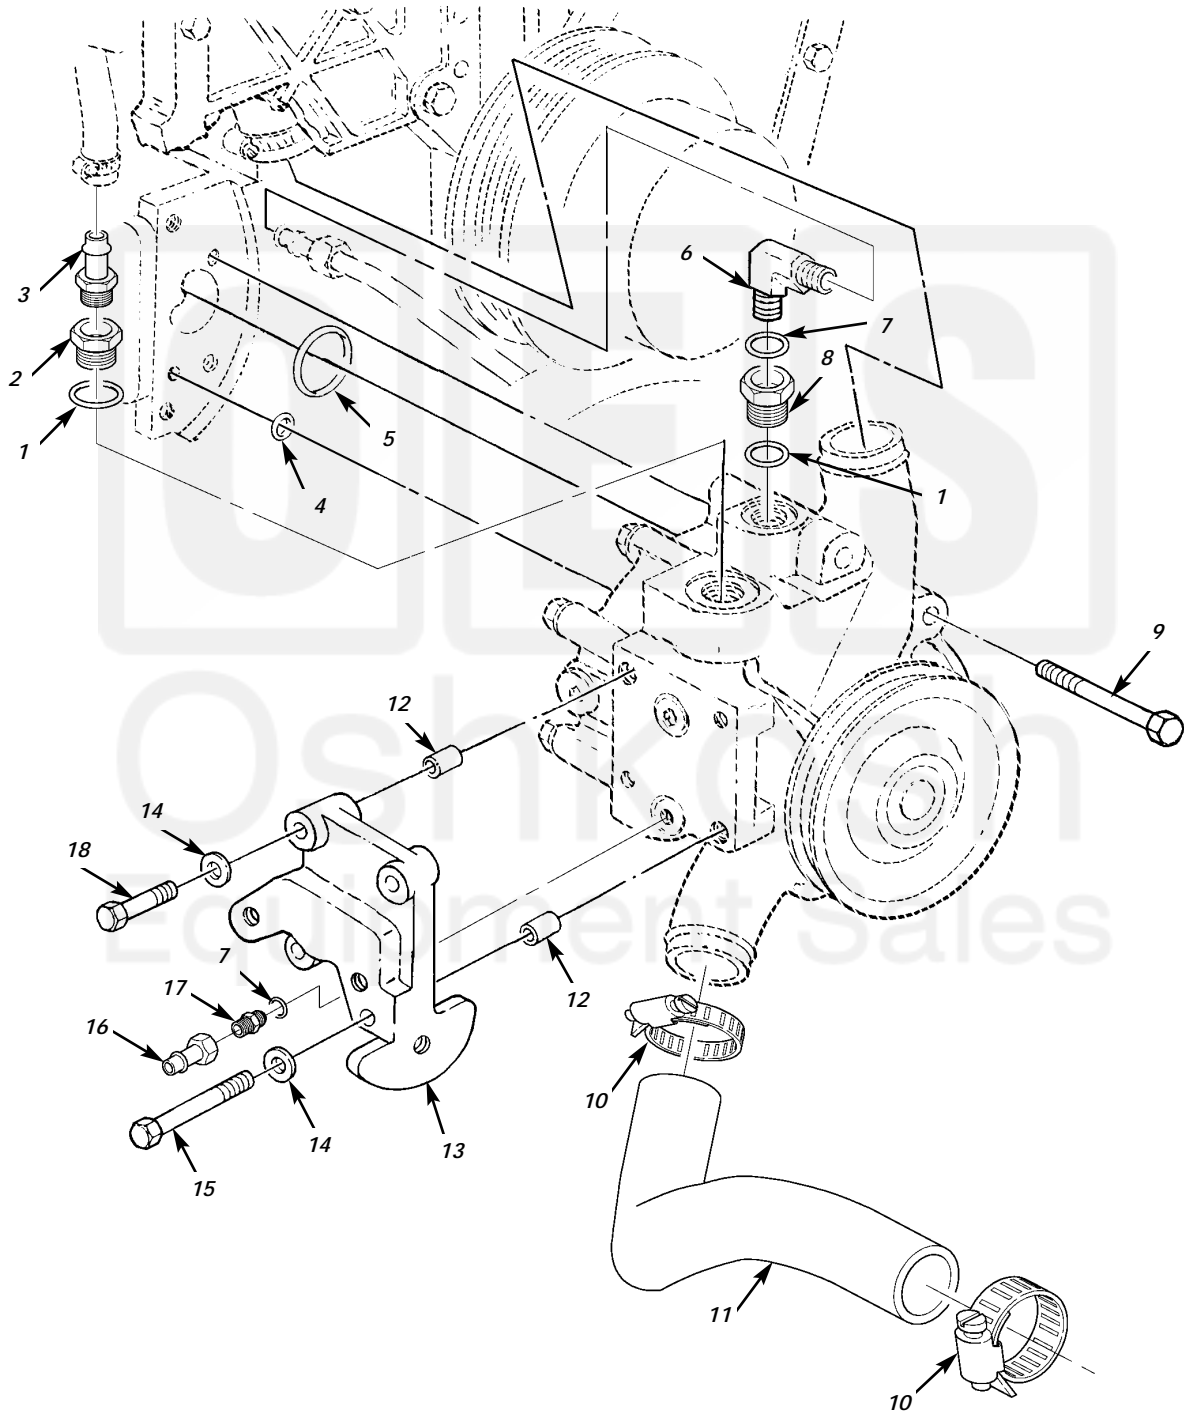

UNIT, DIRECT SUPPORT, AND GENERAL SUPPORT MAINTENANCE
REPAIR PARTS AND SPECIAL TOOLS LIST

EXTENDED SERVICE PROGRAM (ESP)

TRUCK, CARGO, 2-1/2-TON, 6X6, M44A3 SERIES TRUCKS (DIESEL)

M35A3, W/O WINCH (NSN 2320-01-383-2047); W/WINCH (NSN 2320-01-383-3850);
M35A3C, W/O WINCH (NSN 2320-01-383-2050); W/WINCH (NSN 2320-01-383-2049);
M36A3, W/O WINCH (NSN 2320-01-383-2048); W/WINCH (NSN 2320-01-383-2046).

Figure 47. Water Pump Related Parts.

(1) ITEM NO	(2) SMR CODE	(3) NSN	(4) CAGEC	(5) PART NUMBER	(6) DESCRIPTION AND USABLE ON CODES(UC)	(7) QTY
TM9-2320-386-24P						
0048 00						
GROUP 0504 WATER PUMP						
FIG. 47 WATER PUMP AND RELATED PARTS						
1	PAOZZ	5331009448281	11083	3D2824	O-RING PART OF KIT P/N 4R9801 PART OF KIT P/N 7X2521 PART OF KIT P/N 7X2528 PART OF KIT P/N 9X8318.....	2
2	PAOZZ	4730013237200	81343	12-12 080103SAA	ADAPTER,STRAIGHT,PI.....	1
3	PAOZZ	4730014414387	81343	16-12 430160C	ADAPTER,STRAIGHT,PI.....	1
4	PAOZZ	5331000743768	11083	2M4453	O-RING PART OF KIT P/N 4R9801 PART OF KIT P/N 7X2528.....	1
5	PAOZZ	5331005277939	96906	MS9021-225	O-RING PART OF KIT P/N 4R9801 PART OF KIT P/N 7X2528.....	1
6	PAOZZ	4730008225609	96906	MS51527A8	ELBOW,TUBE TO BOSS.....	2
7	PAOZZ	5331009486482	11083	3K0360	O-RING PART OF KIT P/N 4R9801 PART OF KIT P/N 7X2521 PART OF KIT P/N 7X2528 PART OF KIT P/N 9X8318.....	2
8	PAOZZ	4730013607750	11083	6V1722	BUSHING,PIPE.....	1
9	PAOZZ	5305013601708	11083	8T0644	SCREW,CAP,HEXAGON H.....	4
10	PAOZZ	4730013316630	9C234	11669079-5	CLAMP,HOSE.....	2
11	PAOZZ	4720014081540	19207	12448577	HOSE,PREFORMED.....	1
12	PAOZZ	5340013601885	11083	7W3872	SHIELD,EXPANSION.....	2
13	PAOZZ	5342014493765	11083	4P2433	BRACKET,MOUNTING.....	1
14	PAOZZ	5310013598806	11083	8T4224	WASHER,FLAT.....	4
15	PAOZZ	5305013981287	11083	8T6912	SCREW,CAP,HEXAGON H.....	1
16	PAOZZ	4730002339911	98441	30682-10-10	ADAPTER,STRAIGHT,TU.....	1
17	PAOZZ	4730012633084	30780	0503-8-10	ADAPTER,STRAIGHT,TU.....	1
18	PAOZZ	5306014079016	11083	8T4197	BOLT,MACHINE.....	3